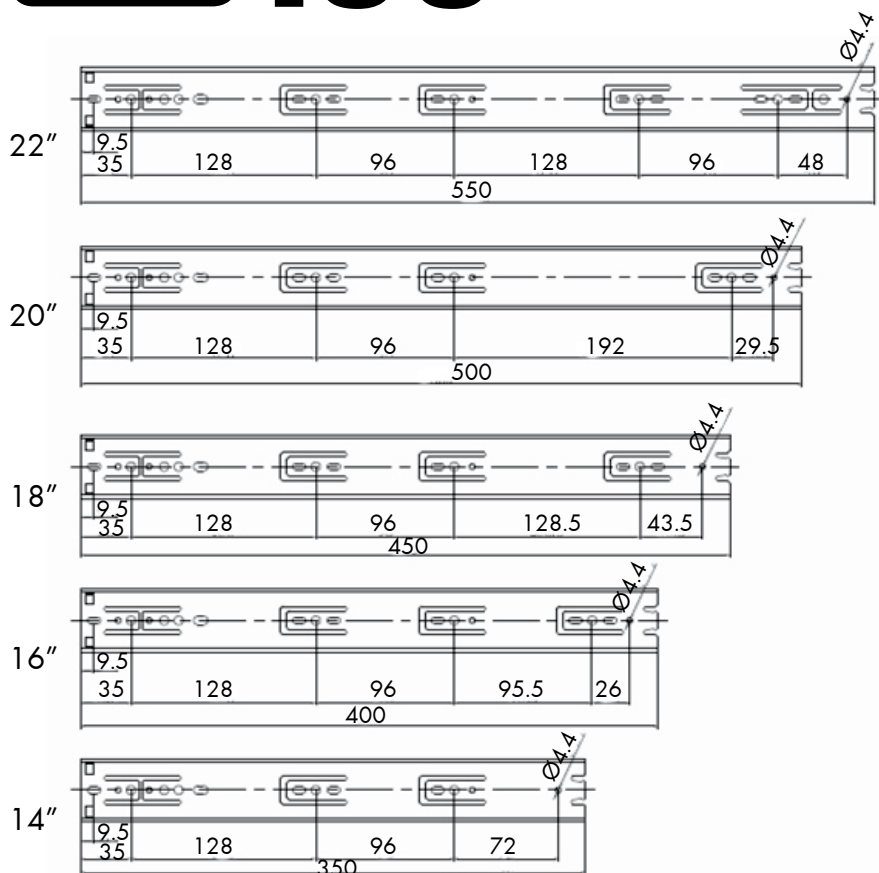

DAKOTA SLIDES

• Use #7 or #8 pan head screw for cabinet and drawer member installation.

DS100

The Right Products.
When You Need Them.

CONTACT YOUR
DAKOTA REP FOR
COMPETITIVE PRICING!

DISTRIBUTING SUCCESS - ONE RELATIONSHIP AT A TIME

DAKOTA

WACO, TX
Corporate Office
254-772-WOOD (9663)

6805 Imperial Drive
Suite D
Waco, TX 76712

AUSTIN, TX
512-389-9773

6320 E. Stassney Lane
Bldg. 5, Suite 500
Austin, TX 78744

DALLAS, TX
972-677-7437

641 W. Mockingbird Lane
Dallas, TX 75247

EL PASO, TX
915-590-WOOD (9663)

11630 Rojas Street
El Paso, TX 79936

HOUSTON, TX
713-939-WOOD (9663)

5910 West by Northwest Blvd.
Suite 400
Houston, TX 77040

SAN ANTONIO, TX
210-967-WOOD (9663)

4441 Centergate Street
San Antonio, TX 78217

PUNTA GORDA/FORT MYERS, FL
239-837-WOOD (9663)

11670 Metro Parkway
Fort Myers, FL 33966

LAFAYETTE, LA
337-232-2628

5550 Cameron Street Suite B
Scott, LA 70583

RUSTON, LA
318-436-4966

187 Haddox Road
Ruston, LA 71270

ALBUQUERQUE, NM
505-644-WOOD (9663)

3700 Singer Blvd. NE
Suite A
Albuquerque, NM 87109

TULSA, OK
918-442-1169

11610 E. 27th Street N.
Suite A
Tulsa, OK 74116

We're Growing!
New FLORIDA & LOUISIANA Locations!