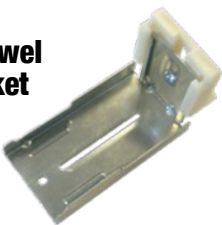

### ACCESSORIES:

#### Adjustable 10mm Dowel Rear Mounting Bracket

**Item #:** HWDA100TDRB

**Packed:** 168 per Box

**Sold in:** Each

• Two (2) Required per Pair of Slides