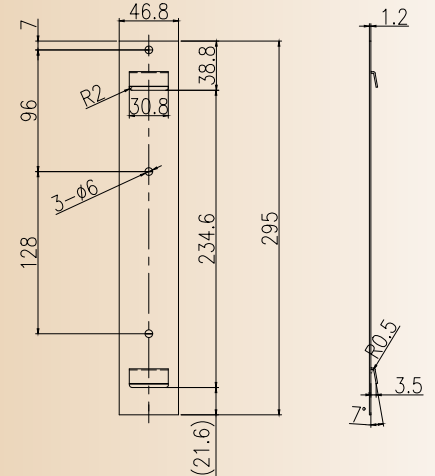

CNC Specifications

2-Panel Member