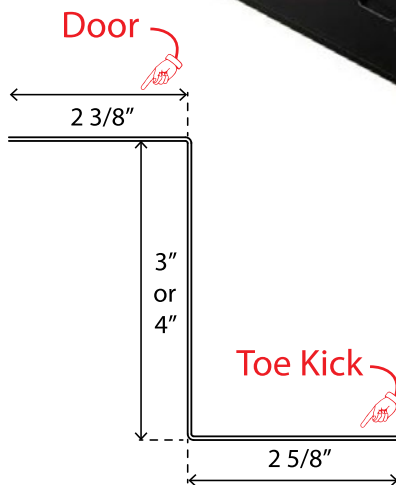

### ADA TOE KICK – EZ KICK BRACKETS

Sold in pairs

- Available in white or black.
- Available in two offsets 3" and 4" to allow for different toe kick depths.
- Cases have 10 individually packaged pairs

Our 18 gauge steel powder coated bracket allows the toe kick to swing out with the cabinet door allowing unimpeded access for wheel chairs to sink, counter, desk, or other work areas.