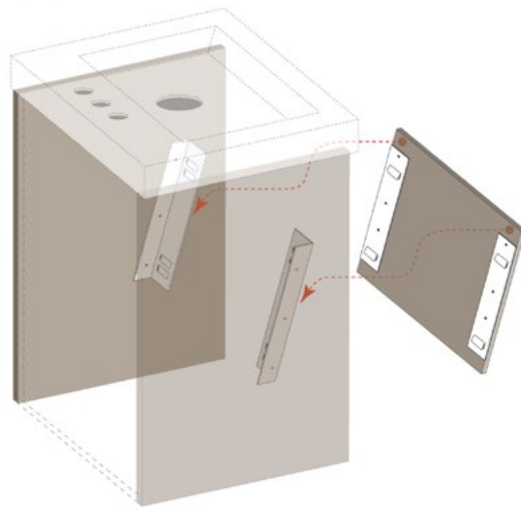

ADA MODESTY PANEL BRACKETS

- Powder coated white
- Works with ADA plumbing panel
- Figure 306.3 knee clearance
- Lift and pull to remove for easy access to plumbing
- 2mm adjustment side to side
- Uses 5mm Euro Screw
- Sold in cases of 12