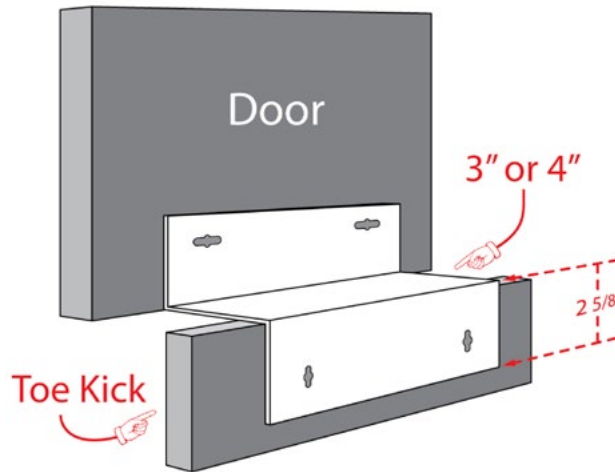

## ADA CABINET COMPONENTS

**TOE KICK (EZ KICK) & MODESTY PANEL**

### ADA TOE KICK – EZ KICK BRACKETS

Sold in pairs

- Available in white or black.
- Available in two offsets 3" and 4" to allow for different toe kick depths.
- Cases have 10 individually packaged pairs

Our 18 gauge steel powder coated bracket allows the toe kick to swing out with the cabinet door allowing unimpeded access for wheel chairs to sink, counter, desk, or other work areas.

#### Easy Installation:

- 1) Just screw the plate to the door using the enclosed screws, the plate has tabs to align it with the bottom of the door.
- 2) Attach the toe kick material to the plate and adjust fit, plate is adjustable in both left/right and up/down directions.