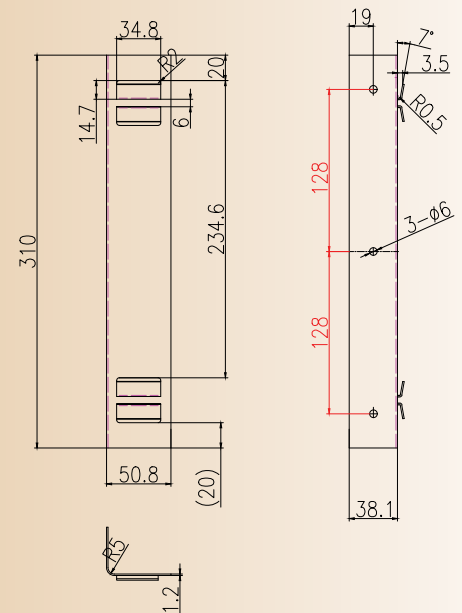

2-Interchangeable Cabinet Member

DISTRIBUTING SUCCESS - ONE RELATIONSHIP AT A TIME

New
ALBUQUERQUE
Location!

DAKOTA

Corporate Office

WACO, TX
254-772-WOOD (9663)

6805 Imperial Drive
Suite D
Waco, TX 76712

AUSTIN, TX
512-389-9773

6301 E. Stassney Lane
#600
Austin, TX 78744

DALLAS, TX
972-677-7437

641 W. Mockingbird Lane
Dallas, TX 75247

HOUSTON, TX
713-939-WOOD (9663)

5910 West by Northwest Blvd.
Suite 400
Houston, TX 77040

SAN ANTONIO, TX
210-967-WOOD (9663)

4441 Centergate Street
San Antonio, TX 78217

EL PASO, TX
915-590-WOOD (9663)

11630 Rojas Street
El Paso, TX 79936

LAFAYETTE, LA
337-232-2628

5550 Cameron Street
Suite B
Scott, LA 70583

ALBUQUERQUE, NM
505-644-WOOD (9663)

3700 Singer Blvd. NE
Suite A
Albuquerque, NM 87109

TULSA, OK
918-442-1169

11610 E. 27th Street N.
Suite A
Tulsa, OK 74116