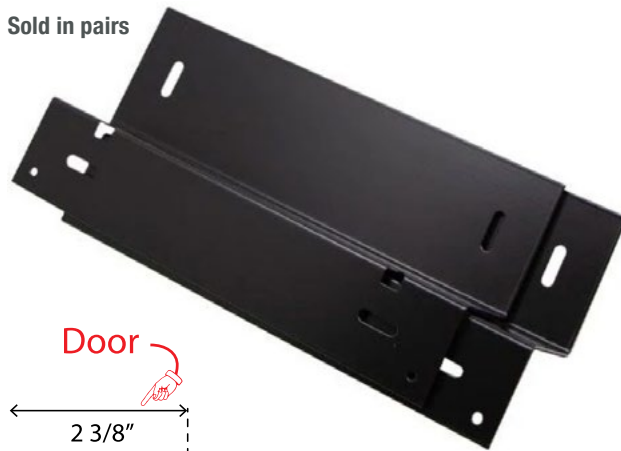

## ADA CABINET COMPONENTS

**TOE KICK (EZ KICK) & MODESTY PANEL**

### ADA TOE KICK – EZ KICK BRACKETS

Sold in pairs

- Available in white or black.
- Available in two offsets 3" and 4" to allow for different toe kick depths.
- Cases have 10 individually packaged pairs

Our 18 gauge steel powder coated bracket allows the toe kick to swing out with the cabinet door allowing unimpeded access for wheel chairs to sink, counter, desk, or other work areas.

#### Easy Installation:

- 1) Just screw the plate to the door using the enclosed screws, the plate has tabs to align it with the bottom of the door.
- 2) Attach the toe kick material to the plate and adjust fit, plate is adjustable in both left/right and up/down directions.