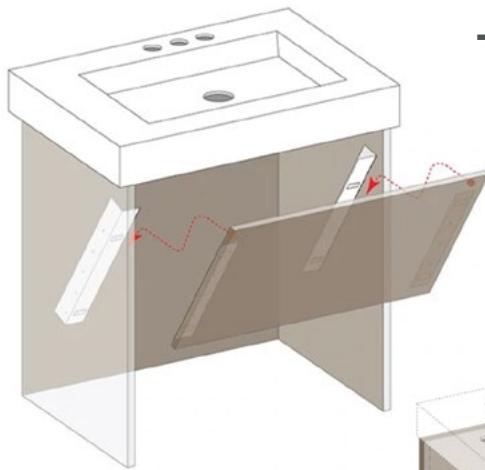

ADA MODESTY PANEL BRACKETS

- Powder coated white
- Works with ADA plumbing panel
- Figure 306.3 knee clearance
- Lift and pull to remove for easy access to plumbing
- 2mm adjustment side to side
- Uses 5mm Euro Screw
- Sold in cases of 12