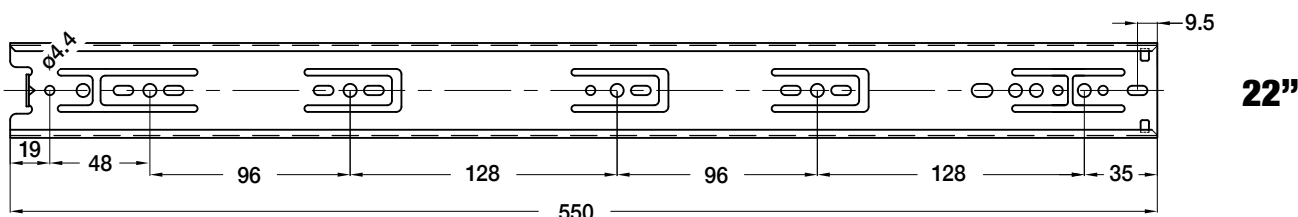

DAKOTA 100 SERIES

• Use #8 x 7/16" pan head screw for cabinet and drawer member installation.

DS100

DISTRIBUTING SUCCESS - ONE RELATIONSHIP AT A TIME

New
ALBUQUERQUE
Location!

DAKOTA

Corporate Office

WACO, TX
254-772-WOOD (9663)

6805 Imperial Drive
Suite D
Waco, TX 76712

AUSTIN, TX
512-389-9773

6301 E. Stassney Lane
#600
Austin, TX 78744

DALLAS, TX
972-677-7437

641 W. Mockingbird Lane
Dallas, TX 75247

HOUSTON, TX
713-939-WOOD (9663)

5910 West by Northwest Blvd.
Suite 400
Houston, TX 77040

SAN ANTONIO, TX
210-967-WOOD (9663)

4441 Centergate Street
San Antonio, TX 78217

EL PASO, TX
915-590-WOOD (9663)

11630 Rojas Street
El Paso, TX 79936

LAFAYETTE, LA
337-232-2628

5550 Cameron Street
Suite B
Scott, LA 70583

ALBUQUERQUE, NM
505-644-WOOD (9663)

3700 Singer Blvd. NE Suite A
Albuquerque, NM 87109

TULSA, OK
918-442-1169

11610 E. 27th Street N.
Suite A
Tulsa, OK 74116