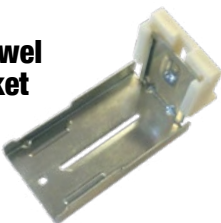

DAKOTA SLIDES

DS100

Item #	Size
HWDA100-8	8"
HWDA100-10	10"
HWDA100-12	12"
HWDA100-14	14"
HWDA100-16	16"
HWDA100-18	18"
HWDA100-20	20"
HWDA100-22	22"
HWDA100-24	24"
HWDA100-26	26"
HWDA100-28	28"

Price Breaks at: Box of 10 Qty
& 100 Qty Pallet

ACCESSORIES:

Adjustable 10mm Dowel Rear Mounting Bracket

Item #: HWDA100TDRB

Packed: 168 per Box

Sold in: Each

• Two (2) Required per Pair of Slides

Rear Mounting Bracket

Item #: HWDA100RB

Packed: 400 per Box

Sold in: Each

• Two (2) Required per Pair of Slides

What the Dakota 100 Series Means to You:

Quality.
Affordable.
In-Stock.

• **Inventoried Locally for Expedient Delivery.**

Weight Rating: 100 lbs.

Type: Full Extension Ball Bearing

Mounting: Side

Material: Cold Rolled Steel

Industry Rated: BHMA, KCMA, BIFMA, ANSI,
SEFA 8.99

Hole Pattern: 32mm

Finish: Bright Zinc

Clearance: 1/2" + 1/32" -0

- Continuous Bearings Ensure Smooth & Quiet Performance
- Unhanded
- Lever Disconnect
- Fixed Rear Brackets Available