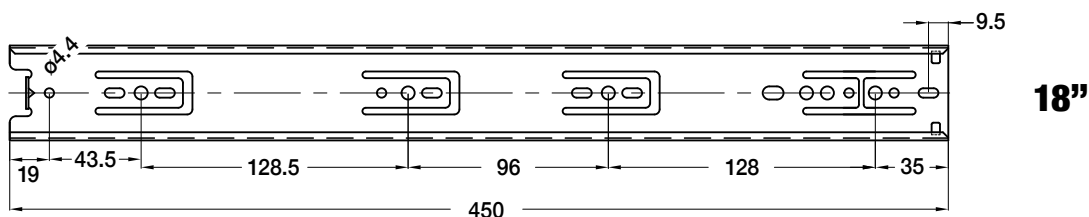

DAKOTA 100 SERIES

• Use #8 x 7/16" pan head screw for cabinet and drawer member installation.

DS100

DISTRIBUTING SUCCESS - ONE RELATIONSHIP AT A TIME

New
ALBUQUERQUE
Location!

DAKOTA

Corporate Office

WACO, TX
254-772-WOOD (9663)

6805 Imperial Drive
Suite D
Waco, TX 76712

AUSTIN, TX
512-389-9773

6301 E. Stassney Lane
#600
Austin, TX 78744

DALLAS, TX
972-677-7437

641 W. Mockingbird Lane
Dallas, TX 75247

HOUSTON, TX
713-939-WOOD (9663)

5910 West by Northwest Blvd.
Suite 400
Houston, TX 77040

SAN ANTONIO, TX
210-967-WOOD (9663)

4441 Centergate Street
San Antonio, TX 78217

EL PASO, TX
915-590-WOOD (9663)

11630 Rojas Street
El Paso, TX 79936

LAFAYETTE, LA
337-232-2628

5550 Cameron Street
Suite B
Scott, LA 70583

ALBUQUERQUE, NM
505-644-WOOD (9663)

3700 Singer Blvd. NE Suite A
Albuquerque, NM 87109

TULSA, OK
918-442-1169

11610 E. 27th Street N.
Suite A
Tulsa, OK 74116