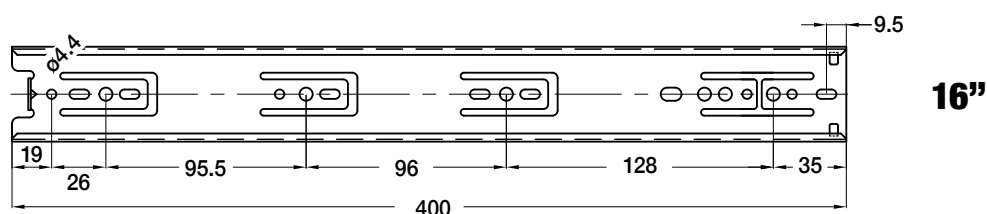

DAKOTA 100 SERIES

• Use #8 x 7/16" pan head screw for cabinet and drawer member installation.

DS100

DISTRIBUTING SUCCESS - ONE RELATIONSHIP AT A TIME

New
ALBUQUERQUE
Location!

DAKOTA

Corporate Office

WACO, TX
254-772-WOOD (9663)

6805 Imperial Drive
Suite D
Waco, TX 76712

AUSTIN, TX
512-389-9773

6301 E. Stassney Lane
#600
Austin, TX 78744

DALLAS, TX
972-677-7437

641 W. Mockingbird Lane
Dallas, TX 75247

HOUSTON, TX
713-939-WOOD (9663)

5910 West by Northwest Blvd.
Suite 400
Houston, TX 77040

SAN ANTONIO, TX
210-967-WOOD (9663)

4441 Centergate Street
San Antonio, TX 78217

EL PASO, TX
915-590-WOOD (9663)

11630 Rojas Street
El Paso, TX 79936

LAFAYETTE, LA
337-232-2628

5550 Cameron Street
Suite B
Scott, LA 70583

ALBUQUERQUE, NM
505-644-WOOD (9663)

3700 Singer Blvd. NE Suite A
Albuquerque, NM 87109

TULSA, OK
918-442-1169

11610 E. 27th Street N.
Suite A
Tulsa, OK 74116