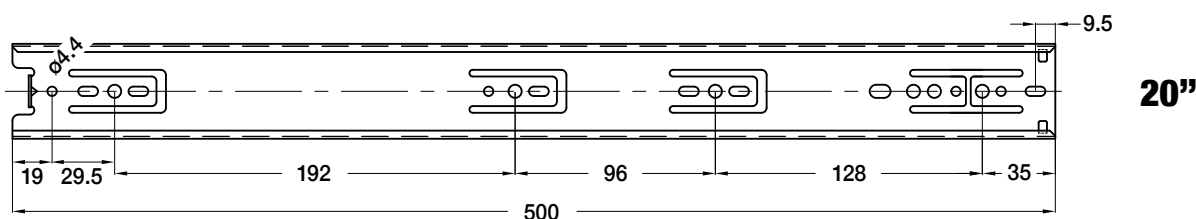

DAKOTA 100 SERIES

• Use #8 x 7/16" pan head screw for cabinet and drawer member installation.

DS100

DISTRIBUTING SUCCESS - ONE RELATIONSHIP AT A TIME

New
ALBUQUERQUE
Location!

DAKOTA

Corporate Office

WACO, TX
254-772-WOOD (9663)

6805 Imperial Drive
Suite D
Waco, TX 76712

AUSTIN, TX
512-389-9773

6301 E. Stassney Lane
#600
Austin, TX 78744

DALLAS, TX
972-677-7437

641 W. Mockingbird Lane
Dallas, TX 75247

HOUSTON, TX
713-939-WOOD (9663)

5910 West by Northwest Blvd.
Suite 400
Houston, TX 77040

SAN ANTONIO, TX
210-967-WOOD (9663)

4441 Centergate Street
San Antonio, TX 78217

EL PASO, TX
915-590-WOOD (9663)

11630 Rojas Street
El Paso, TX 79936

LAFAYETTE, LA
337-232-2628

5550 Cameron Street
Suite B
Scott, LA 70583

ALBUQUERQUE, NM
505-644-WOOD (9663)

3700 Singer Blvd. NE Suite A
Albuquerque, NM 87109

TULSA, OK
918-442-1169

11610 E. 27th Street N.
Suite A
Tulsa, OK 74116