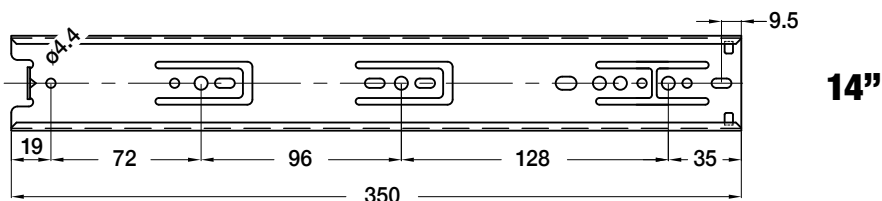

DAKOTA 100 SERIES

• Use #8 x 7/16" pan head screw for cabinet and drawer member installation.

DS100

DISTRIBUTING SUCCESS - ONE RELATIONSHIP AT A TIME

New
ALBUQUERQUE
Location!

DAKOTA

Corporate Office

WACO, TX
254-772-WOOD (9663)

6805 Imperial Drive
Suite D
Waco, TX 76712

AUSTIN, TX
512-389-9773

6301 E. Stassney Lane
#600
Austin, TX 78744

DALLAS, TX
972-677-7437

641 W. Mockingbird Lane
Dallas, TX 75247

HOUSTON, TX
713-939-WOOD (9663)

5910 West by Northwest Blvd.
Suite 400
Houston, TX 77040

SAN ANTONIO, TX
210-967-WOOD (9663)

4441 Centergate Street
San Antonio, TX 78217

EL PASO, TX
915-590-WOOD (9663)

11630 Rojas Street
El Paso, TX 79936

LAFAYETTE, LA
337-232-2628

5550 Cameron Street
Suite B
Scott, LA 70583

ALBUQUERQUE, NM
505-644-WOOD (9663)

3700 Singer Blvd. NE Suite A
Albuquerque, NM 87109

TULSA, OK
918-442-1169

11610 E. 27th Street N.
Suite A
Tulsa, OK 74116