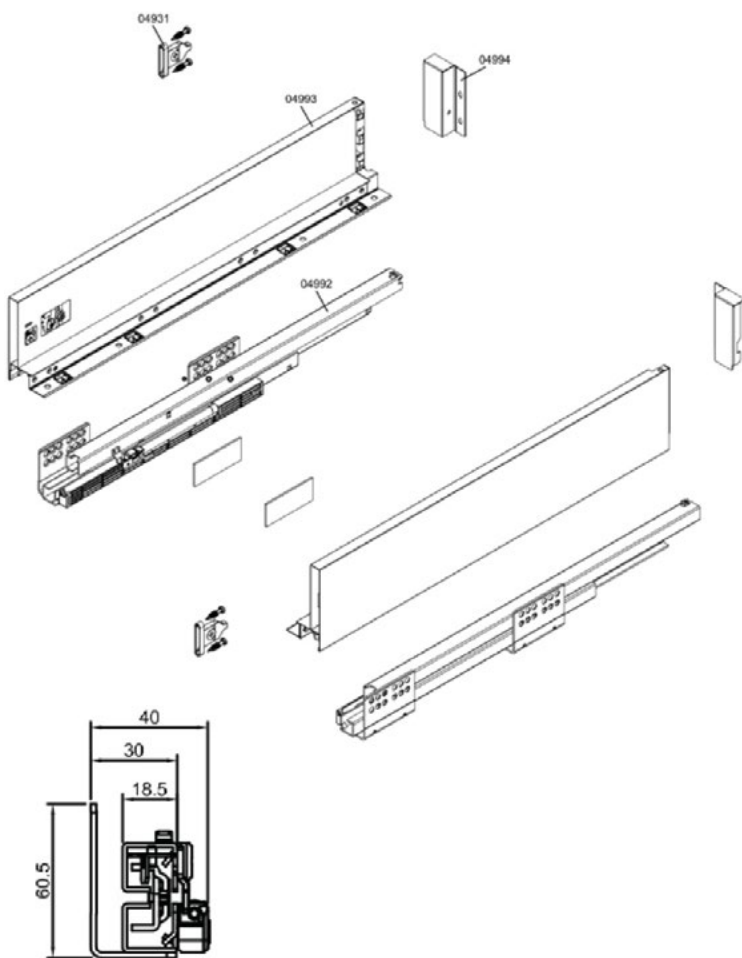

DAKOTA

MEGA PRO Box Drawer Systems

PRIDE INDUSTRIAL
DECORATIVE, FUNCTIONAL HARDWARE & MORE

Metal Box Drawer Systems With Soft-Close Undermount Slides

- 2-Way adjustable
- Size: 12" ~ 22"
- Full Extension
- Load Capacity: 100 lbs
- Under Mounted
- Material: Cold Rolled Steel
- Lever Disconnect
- Case: 5 Pairs

Dark Grey In Stock. More Options Available By Special Order.

MEGA PRO UM S/C METAL DRAWER BOX

90-18203	18" x 8"	203mm	Dark Grey
90-1888	18" x 3-1/2"	88mm	Dark Grey
90-20203	20" x 8"	203mm	Dark Grey
90-2088	20" x 3-1/2"	88mm	Dark Grey
90-22203	22" x 8"	203mm	Dark Grey
90-2288	22" x 3-1/2"	88mm	Dark Grey

5/8" back and bottom piece required to complete drawer box

The Right Products.
When You Need Them.

DISTRIBUTING SUCCESS – ONE RELATIONSHIP AT A TIME

DakotaHardwoods.com

AUSTIN, TX
512-389-9773

6301 E. Stassney Lane
#600
Austin, TX 78744