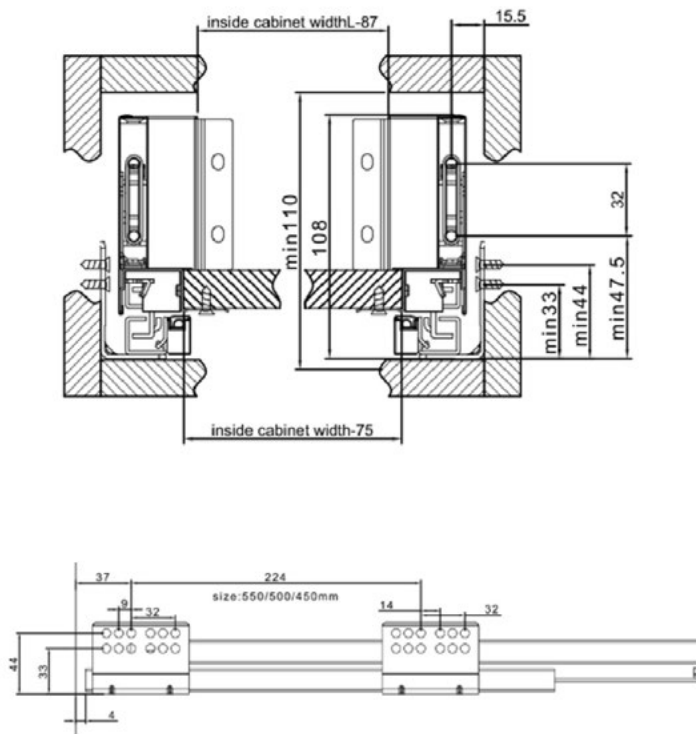

DAKOTA

MEGA PRO Box Drawer Systems

PRIDE INDUSTRIAL
DECORATIVE, FUNCTIONAL HARDWARE & MORE

Metal Box Drawer Systems With Soft-Close Undermount Slides

- 2-Way adjustable
- Size: 12" ~ 22"
- Full Extension
- Load Capacity: 100 lbs
- Under Mounted
- Material: Cold Rolled Steel
- Lever Disconnect
- Case: 5 Pairs

Dark Grey In Stock. More Options Available By Special Order.

MEGA PRO UM S/C METAL DRAWER BOX

90-18203	18" x 8"	203mm	Dark Grey
90-1888	18" x 3-1/2"	88mm	Dark Grey
90-20203	20" x 8"	203mm	Dark Grey
90-2088	20" x 3-1/2"	88mm	Dark Grey
90-22203	22" x 8"	203mm	Dark Grey
90-2288	22" x 3-1/2"	88mm	Dark Grey

5/8" back and bottom piece required to complete drawer box

The Right Products.
When You Need Them.

DISTRIBUTING SUCCESS – ONE RELATIONSHIP AT A TIME

DakotaHardwoods.com

AUSTIN, TX
512-389-9773

6301 E. Stassney Lane
#600
Austin, TX 78744