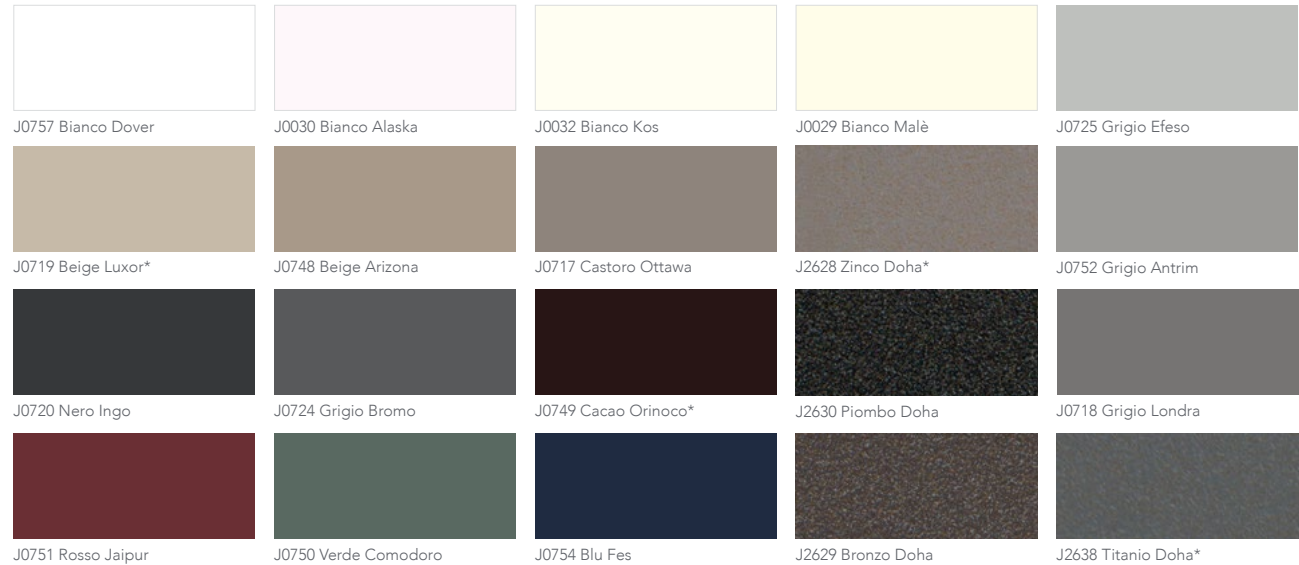

FENIX^{NTM}

FENIX® are the innovative materials for interior design. Applying proprietary technologies, the external surface of FENIX is characterized by the use of next generation acrylic resins, hardened and fixed through an Electron Beam Curing process. With low light reflectivity, FENIX surfaces are extremely opaque, soft touch and anti-fingerprint. Thermal healing of superficial micro-scratches is also possible.

Three types of materials are available: FENIX NTM®, FENIX NTM Bloom®, FENIX NTA®.

Introduced in 2013, FENIX NTM is a technical and aesthetic answer to two interior design trends: smart materials and matte surfaces. A material with timeless colors for vertical and horizontal applications.

COLLECTION

*Made-to-order product. Subject to 16+ week lead time.