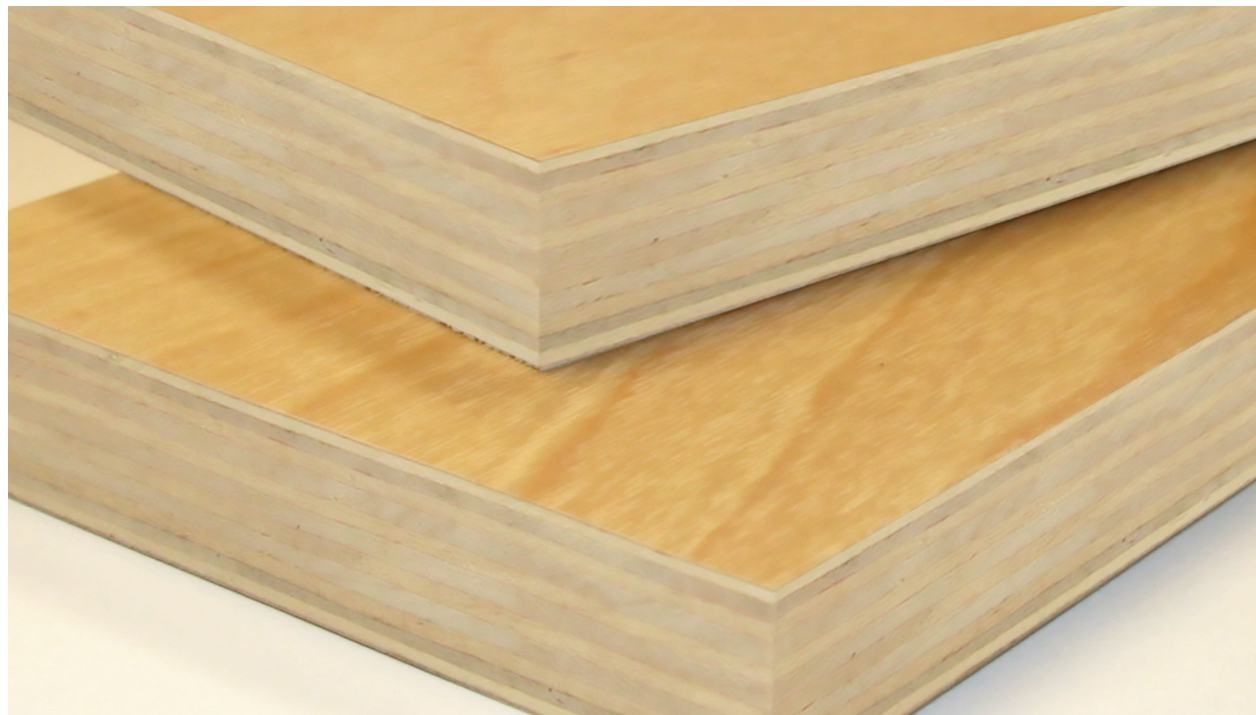

DAKOTA

PRIMO PLY BLACK

100% MAGNOLIA CORE PLYWOOD

SIZES AVAILABLE:

- 19mm x 4 x 8 (48.5 x 96.5) C+ White Birch VC
- 19mm x 4 x 8 (48.5 x 96.5) C+ White Birch VC UV 1-Side
- 19mm x 4 x 8 (48.5 x 96.5) C+ White Birch VC UV 2-Side
- 18mm x 4 x 8 C+ White Birch VC
- 18mm x 4 x 8 C+ White Birch VC UV 1-Side
- 18mm x 4 x 8 C+ White Birch VC UV 2-Side
- 15mm x 4 x 8 C+ White Birch VC
- 15mm x 4 x 8 C+ White Birch VC UV 1-Side
- 15mm x 4 x 8 C+ White Birch VC UV 2-Side
- 12mm x 4 x 8 C+ White Birch VC
- 12mm x 4 x 8 C+ White Birch VC UV 1-Side
- 12mm x 4 x 8 C+ White Birch VC UV 2-Side

EXCLUSIVELY DISTRIBUTED BY

DAKOTA

C+ White Birch Veneer, 100% Magnolia Core
19mm, 18mm, 15mm & 12mm
1/2" Oversized Sheets Available
Optional UV1S or UV2S

DISTRIBUTING SUCCESS - ONE RELATIONSHIP AT A TIME