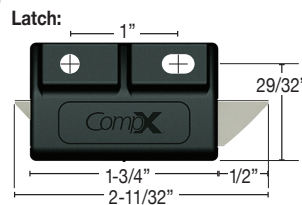

DAKOTA

PREMIUM HARDWOODS
& SO MUCH MORE!

Double Door Latch

**Easy to Install &
Works with Any Size
Cabinet Lock!**

Application

Allows two or three point locking for standard or wardrobe double door cabinets.

Operation

Secures doors with deadbolt or cam locks. Either door can be closed at anytime.

Finish

Black (shown) or White.

Packaging

Kits include parts below and mounting instructions.

Significant engagement between the catch and latch increases security.

Catch on the second door acts as a slam latch and does not require reaching into the cabinet to release.

NOTE: Depending on size of cabinet, two latches might be required (one at top/one at bottom).

CompX
SECURITY PRODUCTS