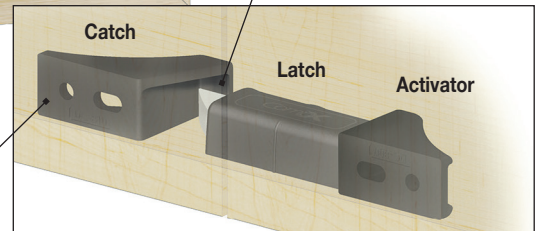

DAKOTA

PREMIUM HARDWOODS
& SO MUCH MORE!

Double Door Latch

**Easy to Install &
Works with Any Size
Cabinet Lock!**

Application

Allows two or three point locking for standard or wardrobe double door cabinets.

Operation

Secures doors with deadbolt or cam locks. Either door can be closed at anytime.

Finish

Black (shown) or White.

Packaging

Kits include parts below and mounting instructions.

Significant engagement between the catch and latch increases security.

Catch on the second door acts as a slam latch and does not require reaching into the cabinet to release.

NOTE: Depending on size of cabinet, two latches might be required (one at top/one at bottom).

CompX
SECURITY PRODUCTS