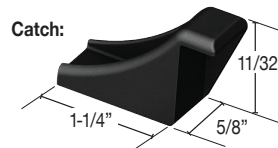

Operation

Secures doors with deadbolt or cam locks. Either door can be closed at anytime.

Finish

Black (shown) or White.

Packaging

Kits include parts below and mounting instructions.

Significant engagement between the catch and latch increases security.

Catch on the second door acts as a slam latch and does not require reaching into the cabinet to release.

NOTE: Depending on size of cabinet, two latches might be required (one at top/one at bottom).

CompX
SECURITY PRODUCTS