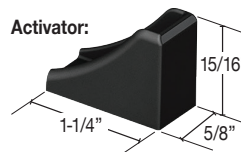

Operation

Secures doors with deadbolt or cam locks. Either door can be closed at anytime.

Finish

Black (shown) or White.

Packaging

Kits include parts below and mounting instructions.

Significant engagement between the catch and latch increases security.

Catch on the second door acts as a slam latch and does not require reaching into the cabinet to release.

NOTE: Depending on size of cabinet, two latches might be required (one at top/one at bottom).

CompX
SECURITY PRODUCTS