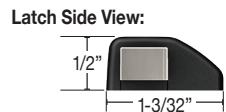

Catch on the second door acts as a slam latch and does not require reaching into the cabinet to release.

NOTE: Depending on size of cabinet, two latches might be required (one at top/one at bottom).

CompX
SECURITY PRODUCTS