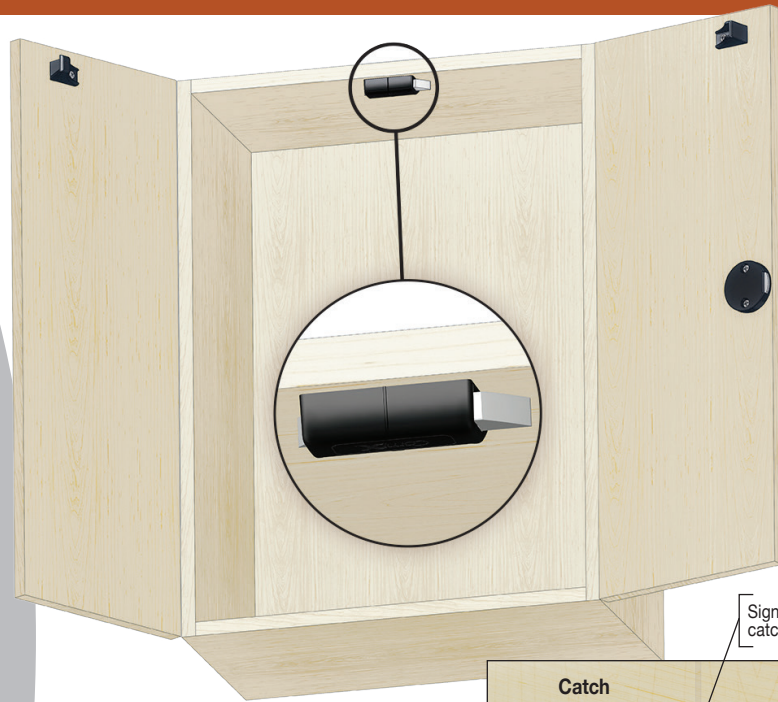

DAKOTA

PREMIUM HARDWOODS
& SO MUCH MORE!

Double Door Latch

**Easy to Install &
Works with Any Size
Cabinet Lock!**

Application

Allows two or three point locking for standard or wardrobe double door cabinets.

Operation

Secures doors with deadbolt or cam locks. Either door can be closed at anytime.

Finish

Black (shown) or White.

Packaging

Kits include parts below and mounting instructions.

Significant engagement between the catch and latch increases security.

Catch on the second door acts as a slam latch and does not require reaching into the cabinet to release.

NOTE: Depending on size of cabinet, two latches might be required (one at top/one at bottom).

CompX
SECURITY PRODUCTS