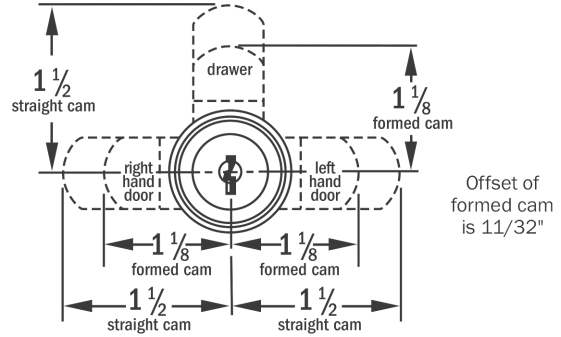

Operation:

Choice of either 90° or 180° cam turn. Key removable in both locked and unlocked positions.

Keying:

Will key together with all other disc tumbler locks using D8785 key blank. See table for available keying. Master keying to E41A using D8783 key blank.

Packaging:

Supplied with two keys, FlexaCam spacers, trim washer, spur washer (for wood), mounting nut, two cams and two cam stop washers.

CompX
NATIONAL

Mounting Hole Dimensions

Cam Dimensions

ITEM #	TYPE OF MOUNTING	FINISH	CYLINDER LENGTH	MAXIMUM MATERIAL THICKNESS	KA* CODES	KEY CHANGES		CASE QTY	NON MK KEY BLANK
						KD	MKKD		
C8601 DISC TUMBLER CAM LOCK									
HWC8061C415A14A	Lipped/Overlay	Bright Nickel	2"	1-13/16"	6	200	200	25	D8785
HWC8061C415A3	or	Bright Brass	2"	1-13/16"	6	200	200	25	D8785
HWC8061C415A4G	Flush	Antique Brass	2"	1-13/16"	6	200	200	25	D8785