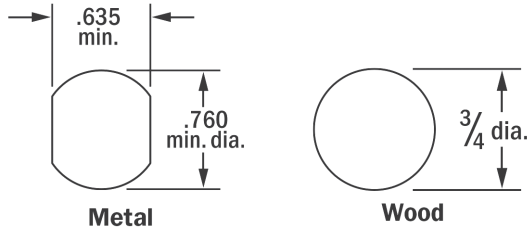

Application:

For drawers, right or left hand doors with lipped/overlay construction (straight cam) or flush construction (formed cam). For overlay application, the combined thickness of front and frame cannot exceed the cylinder length.

Operation:

Choice of either 90° or 180° cam turn. Key removable in both locked and unlocked positions.

Keying:

Will key together with all other disc tumbler locks using D8785 key blank. See table for available keying. Master keying to E41A using D8783 key blank.

Packaging:

Supplied with two keys, FlexaCam spacers, trim washer, spur washer (for wood), mounting nut, two cams and two cam stop washers.

CompX
NATIONAL

Mounting Hole Dimensions

Cam Dimensions

ITEM #	TYPE OF MOUNTING	FINISH	CYLINDER LENGTH	MAXIMUM MATERIAL THICKNESS	KA* CODES	KEY CHANGES		CASE QTY	NON MK KEY BLANK
						KD	MKKD		
C8601 DISC TUMBLER CAM LOCK									
HWC8061C415A14A	Lipped/Overlay	Bright Nickel	2"	1-13/16"	6	200	200	25	D8785
HWC8061C415A3	or	Bright Brass	2"	1-13/16"	6	200	200	25	D8785
HWC8061C415A4G	Flush	Antique Brass	2"	1-13/16"	6	200	200	25	D8785