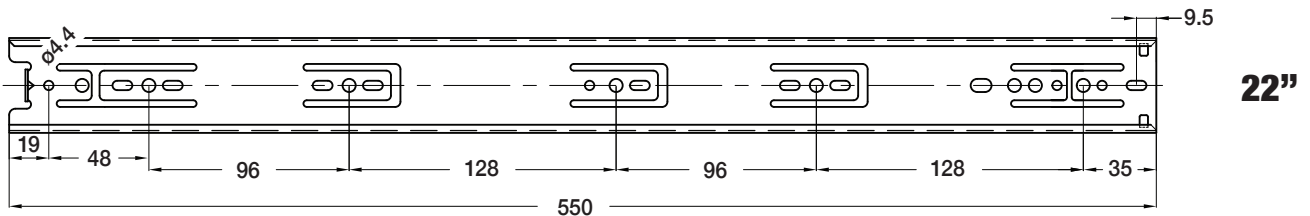

Weight Rating: 100 lbs.

Type: Full Extension Ball Bearing

Mounting: Side

Material: Cold Rolled Steel

Industry Rated: BHMA, KCMA, BIFMA, ANSI, SEFA 8.99

Hole Pattern: 32mm

Finish: Bright Zinc

Clearance: 1/2" + 1/32" -0

SEE BACK FOR LOCATION DETAILS

DAKOTA 100 SERIES

• Use #8 x 7/16" pan head screw for cabinet and drawer member installation.

100
SERIES

DISTRIBUTING SUCCESS - ONE RELATIONSHIP AT A TIME

New
OKLAHOMA
Location!