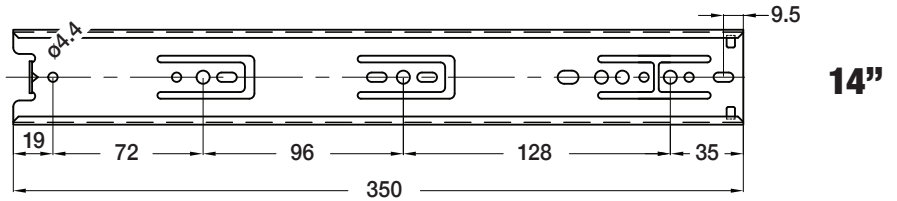

Weight Rating: 100 lbs.

Type: Full Extension Ball Bearing

Mounting: Side

Material: Cold Rolled Steel

Industry Rated: BHMA, KCMA, BIFMA, ANSI, SEFA 8.99

Hole Pattern: 32mm

Finish: Bright Zinc

Clearance: 1/2" + 1/32" -0

SEE BACK FOR LOCATION DETAILS

DAKOTA 100 SERIES

• Use #8 x 7/16" pan head screw for cabinet and drawer member installation.

100
SERIES

DISTRIBUTING SUCCESS - ONE RELATIONSHIP AT A TIME

New
OKLAHOMA
Location!