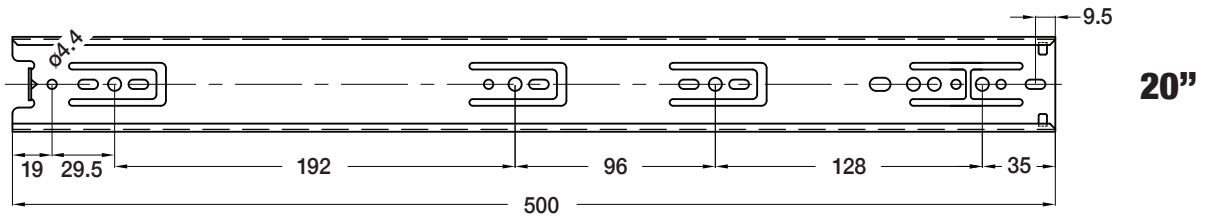

Weight Rating: 100 lbs.

Type: Full Extension Ball Bearing

Mounting: Side

Material: Cold Rolled Steel

Industry Rated: BHMA, KCMA, BIFMA, ANSI, SEFA 8.99

Hole Pattern: 32mm

Finish: Bright Zinc

Clearance: 1/2" + 1/32" -0

SEE BACK FOR LOCATION DETAILS

DAKOTA 100 SERIES

• Use #8 x 7/16" pan head screw for cabinet and drawer member installation.

100
SERIES

DISTRIBUTING SUCCESS - ONE RELATIONSHIP AT A TIME

New
OKLAHOMA
Location!