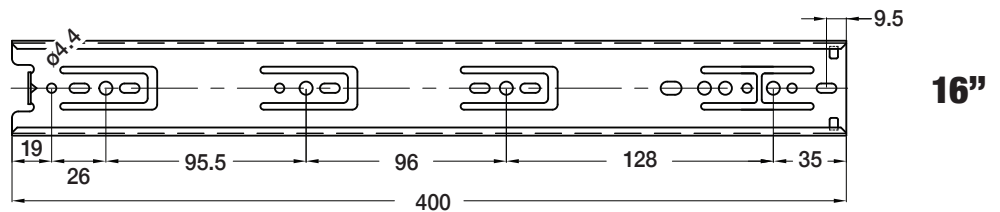

Weight Rating: 100 lbs.

Type: Full Extension Ball Bearing

Mounting: Side

Material: Cold Rolled Steel

Industry Rated: BHMA, KCMA, BIFMA, ANSI, SEFA 8.99

Hole Pattern: 32mm

Finish: Bright Zinc

Clearance: 1/2" + 1/32" -0

SEE BACK FOR LOCATION DETAILS

DAKOTA 100 SERIES

• Use #8 x 7/16" pan head screw for cabinet and drawer member installation.

100
SERIES

DISTRIBUTING SUCCESS - ONE RELATIONSHIP AT A TIME

New
OKLAHOMA
Location!