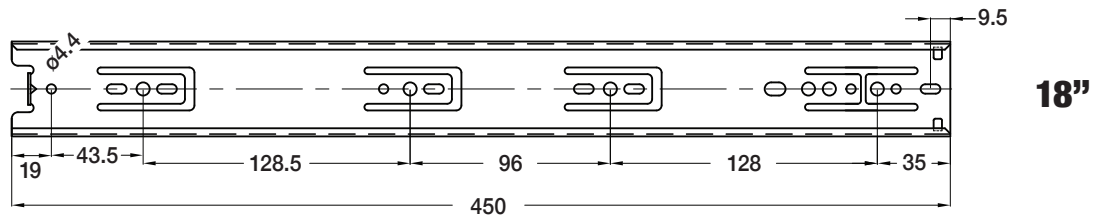

Weight Rating: 100 lbs.

Type: Full Extension Ball Bearing

Mounting: Side

Material: Cold Rolled Steel

Industry Rated: BHMA, KCMA, BIFMA, ANSI, SEFA 8.99

Hole Pattern: 32mm

Finish: Bright Zinc

Clearance: 1/2" + 1/32" -0

SEE BACK FOR LOCATION DETAILS

DAKOTA 100 SERIES

• Use #8 x 7/16" pan head screw for cabinet and drawer member installation.

100
SERIES

DISTRIBUTING SUCCESS - ONE RELATIONSHIP AT A TIME

New
OKLAHOMA
Location!