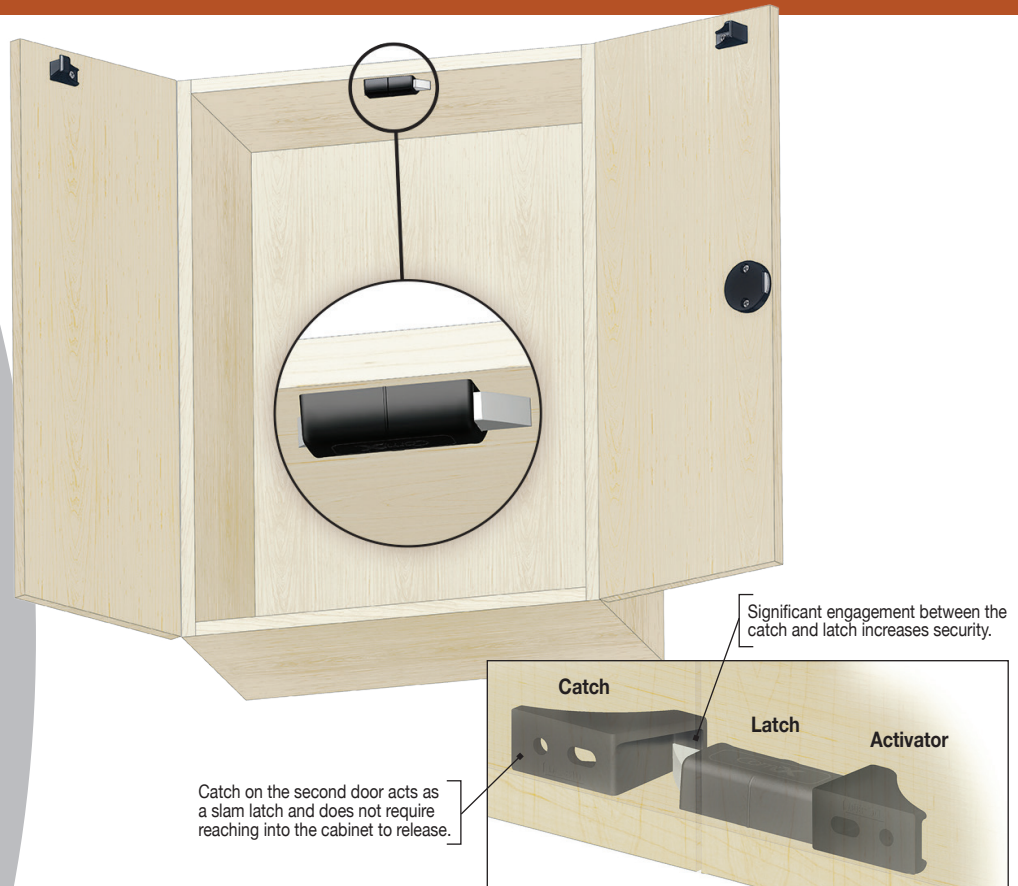

DAKOTA

PREMIUM HARDWOODS
& SO MUCH MORE!

Double Door Latch

**Easy to Install &
Works with Any Size
Cabinet Lock!**

Application

Allows two or three point locking for standard or wardrobe double door cabinets.

Operation

Secures doors with deadbolt or cam locks. Either door can be closed at anytime.

Finish

Black (shown) or White.

Packaging

Kits include parts below and mounting instructions.

NOTE: Depending on size of cabinet, two latches might be required (one at top/one at bottom).