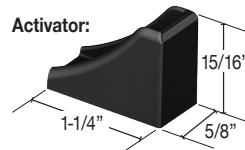

Operation

Secures doors with deadbolt or cam locks. Either door can be closed at anytime.

Finish

Black (shown) or White.

Packaging

Kits include parts below and mounting instructions.

NOTE: Depending on size of cabinet, two latches might be required (one at top/one at bottom).