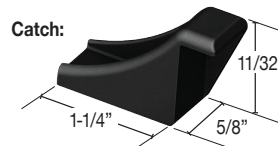

Operation

Secures doors with deadbolt or cam locks. Either door can be closed at anytime.

Finish

Black (shown) or White.

Packaging

Kits include parts below and mounting instructions.

NOTE: Depending on size of cabinet, two latches might be required (one at top/one at bottom).