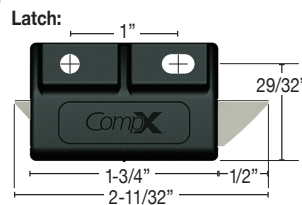

DAKOTA

PREMIUM HARDWOODS
& SO MUCH MORE!

Double Door Latch

**Easy to Install &
Works with Any Size
Cabinet Lock!**

Application

Allows two or three point locking for standard or wardrobe double door cabinets.

Operation

Secures doors with deadbolt or cam locks. Either door can be closed at anytime.

Finish

Black (shown) or White.

Packaging

Kits include parts below and mounting instructions.

NOTE: Depending on size of cabinet, two latches might be required (one at top/one at bottom).