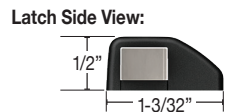

Operation

Secures doors with deadbolt or cam locks. Either door can be closed at anytime.

Finish

Black (shown) or White.

Packaging

Kits include parts below and mounting instructions.

NOTE: Depending on size of cabinet, two latches might be required (one at top/one at bottom).