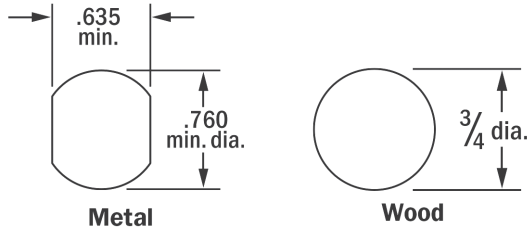

Mounting Hole Dimensions

Cam Dimensions

ITEM #	TYPE OF MOUNTING	FINISH	CYLINDER LENGTH	MAXIMUM MATERIAL THICKNESS	KA* CODES	KEY CHANGES		CASE QTY	NON MK KEY BLANK
						KD	MKKD		
C8601 DISC TUMBLER CAM LOCK									
HWC8061C415A14A	Lipped/Overlay	Bright Nickel	2"	1-13/16"	6	200	200	25	D8785
HWC8061C415A3	or	Bright Brass	2"	1-13/16"	6	200	200	25	D8785
HWC8061C415A4G	Flush	Antique Brass	2"	1-13/16"	6	200	200	25	D8785