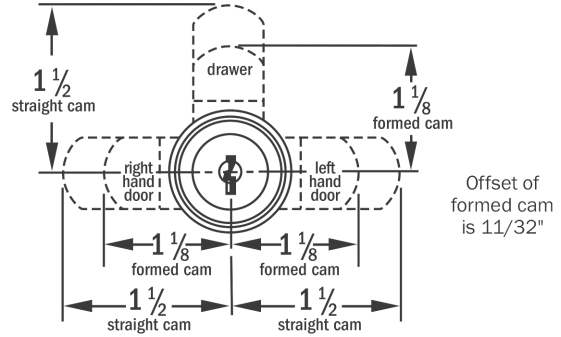

Operation:

Choice of either 90° or 180° cam turn. Key removable in both locked and unlocked positions.

Keying:

Will key together with all other disc tumbler locks using D8785 key blank. See table for available keying. Master keying to E41A using D8783 key blank.

Packaging:

Supplied with two keys, FlexaCam spacers, trim washer, spur washer (for wood), mounting nut, two cams and two cam stop washers.

CompX
NATIONAL

CONTACT YOUR DAKOTA REP FOR COMPETITIVE PRICING!

SEE BACK FOR LOCATION DETAILS

Mounting Hole Dimensions

Cam Dimensions

ITEM #	TYPE OF MOUNTING	FINISH	CYLINDER LENGTH	MAXIMUM MATERIAL THICKNESS	KA* CODES	KEY CHANGES		CASE QTY	NON MK KEY BLANK
						KD	MKKD		
C8601 DISC TUMBLER CAM LOCK									
HWC8061C415A14A	Lipped/Overlay	Bright Nickel	2"	1-13/16"	6	200	200	25	D8785
HWC8061C415A3	or	Bright Brass	2"	1-13/16"	6	200	200	25	D8785
HWC8061C415A4G	Flush	Antique Brass	2"	1-13/16"	6	200	200	25	D8785